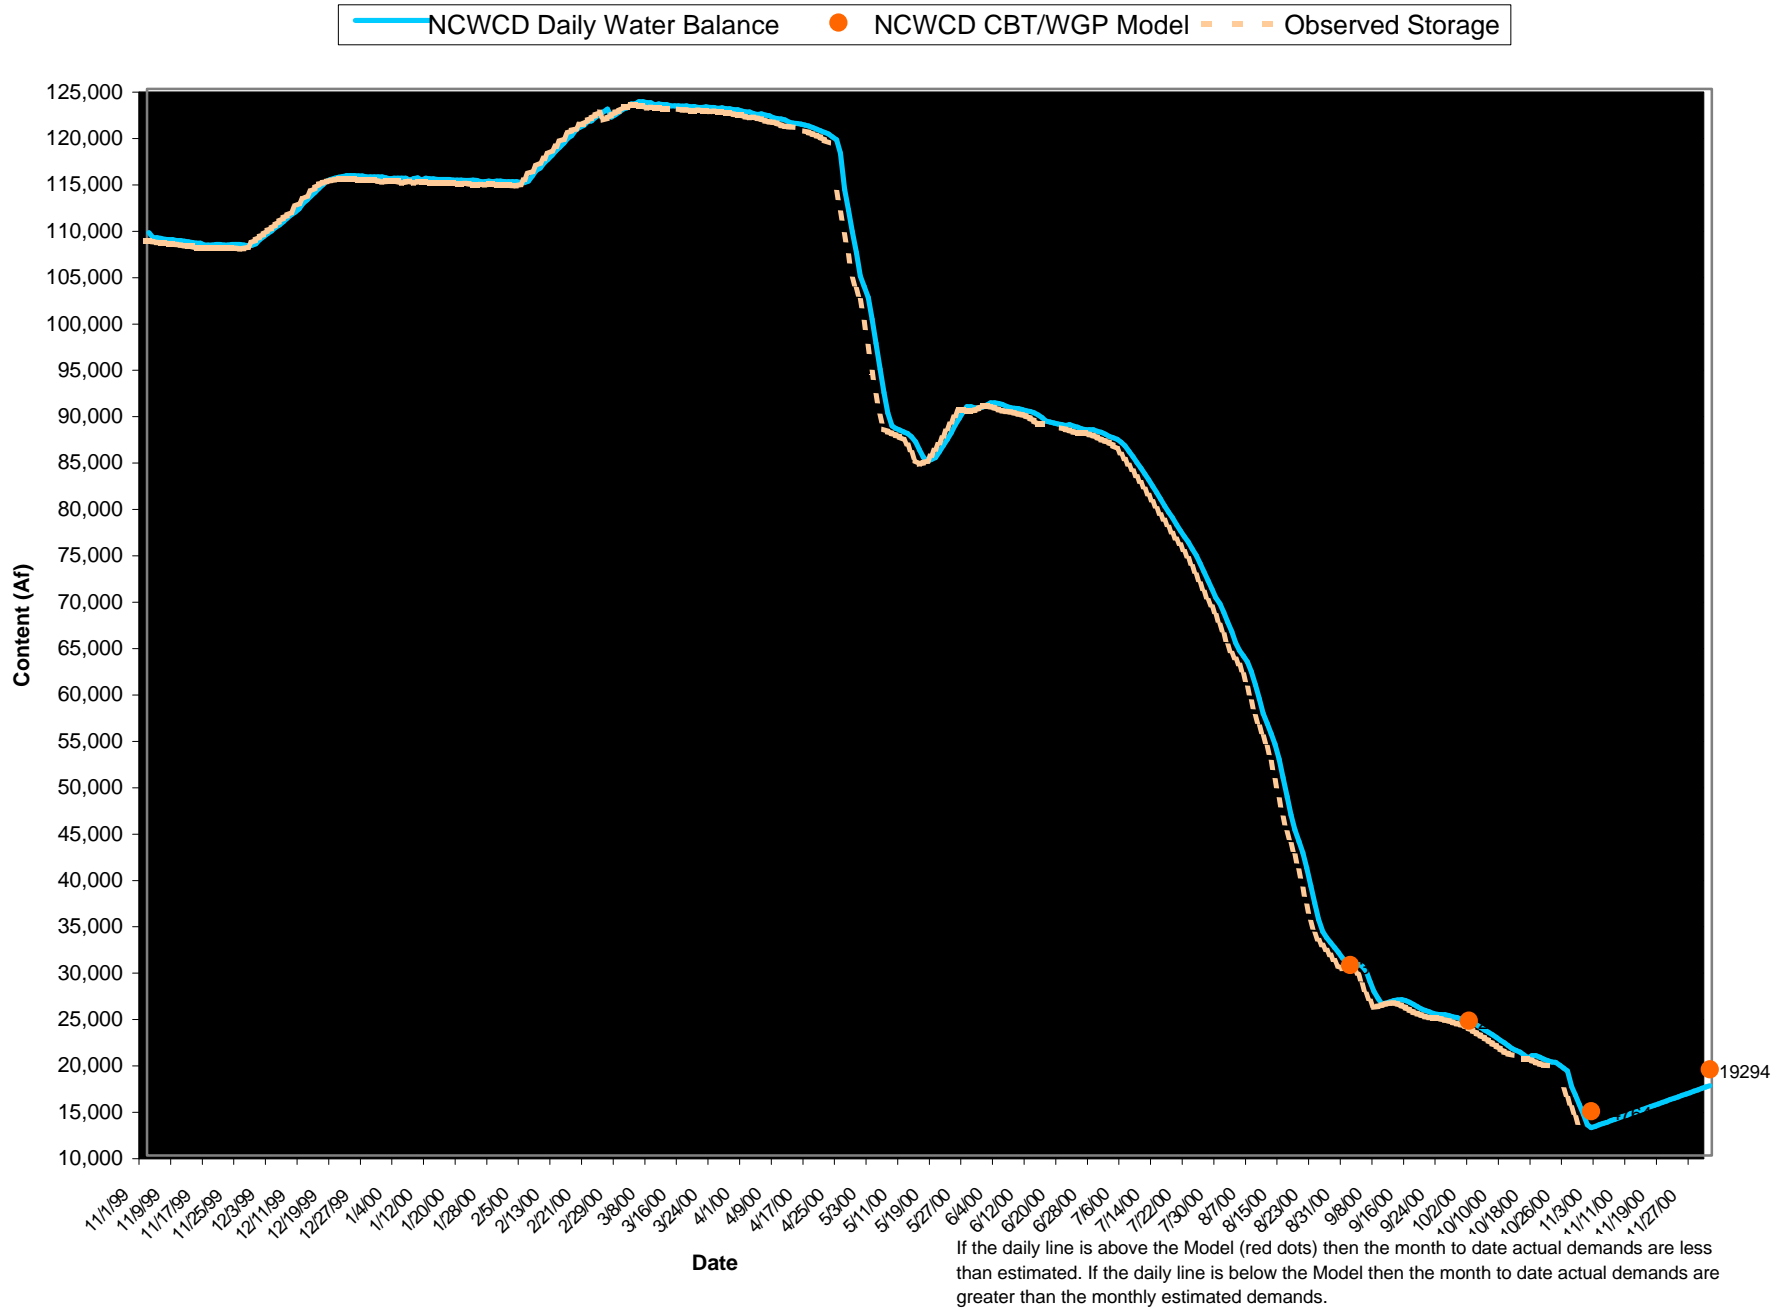

Horsetooth Reservoir - Storage Content

Horsetooth Reservoir - Elevation (ft)